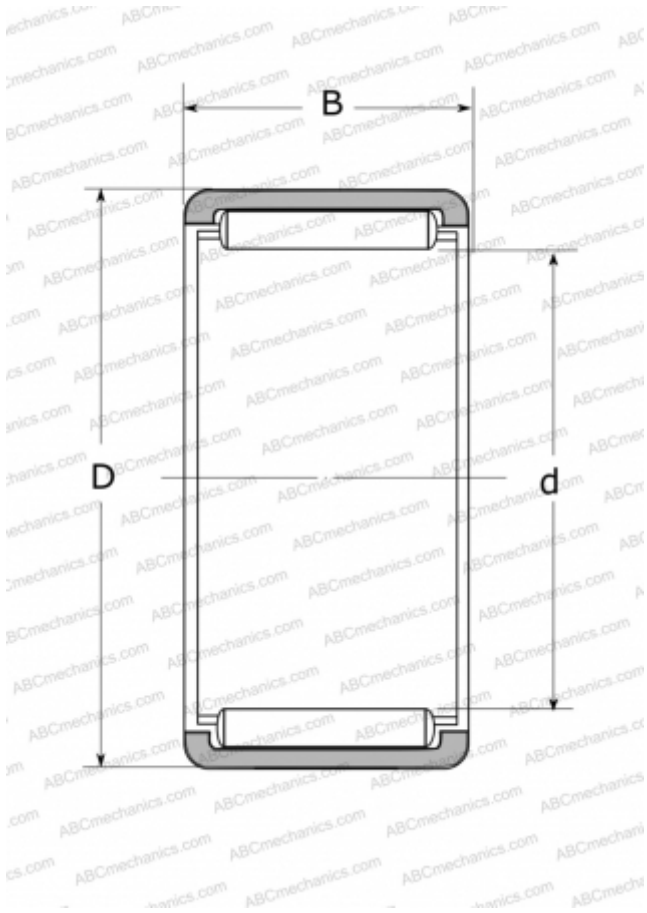

RLM1616 NSK

Needle roller bearings

TYPE: Roller bearings, Needle, Single row, Solid needle roller bearing, without inner ring, type RLM (NSK)

Technical specification

DIMENSIONS, MM

| | |
|---|--------|
| d | 16,000 |
| D | 24,000 |
| B | 16,000 |

WEIGHT, KG

0,021

MANUFACTURER

[NSK](#)