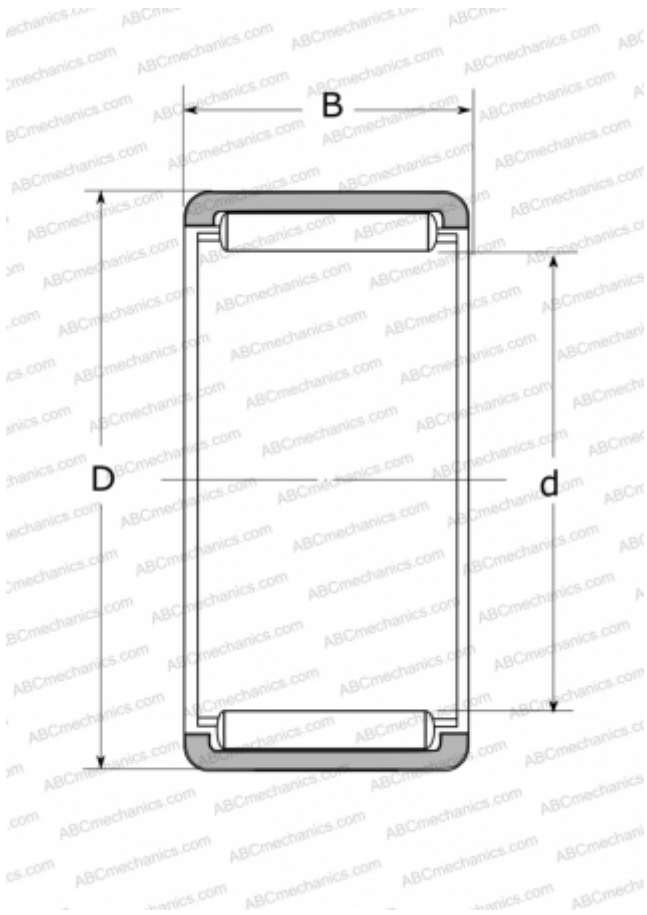

RLM1620 NSK

Needle roller bearings

TYPE: Roller bearings, Needle, Single row, Solid needle roller bearing, without inner ring, type RLM (NSK)

Technical specification

DIMENSIONS, MM

d	16,000
D	24,000
B	20,000

WEIGHT, KG

0,027

MANUFACTURER

[NSK](#)