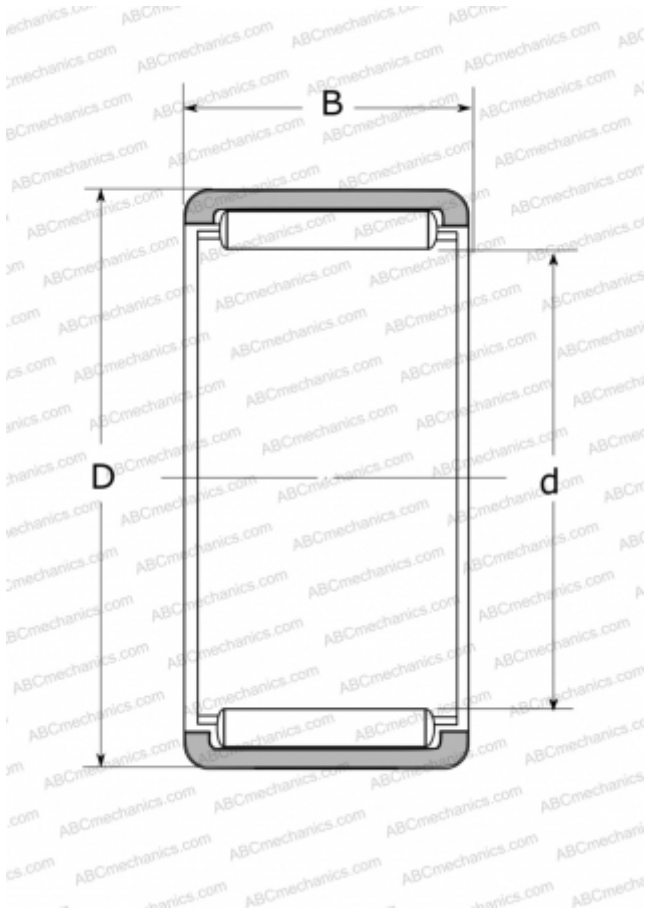

RLM1710 NSK

Needle roller bearings

TYPE: Roller bearings, Needle, Single row, Solid needle roller bearing, without inner ring, type RLM (NSK)

Technical specification

DIMENSIONS, MM

d	17,000
D	22,000
B	10,000

WEIGHT, KG

0,008

MANUFACTURER

[NSK](#)