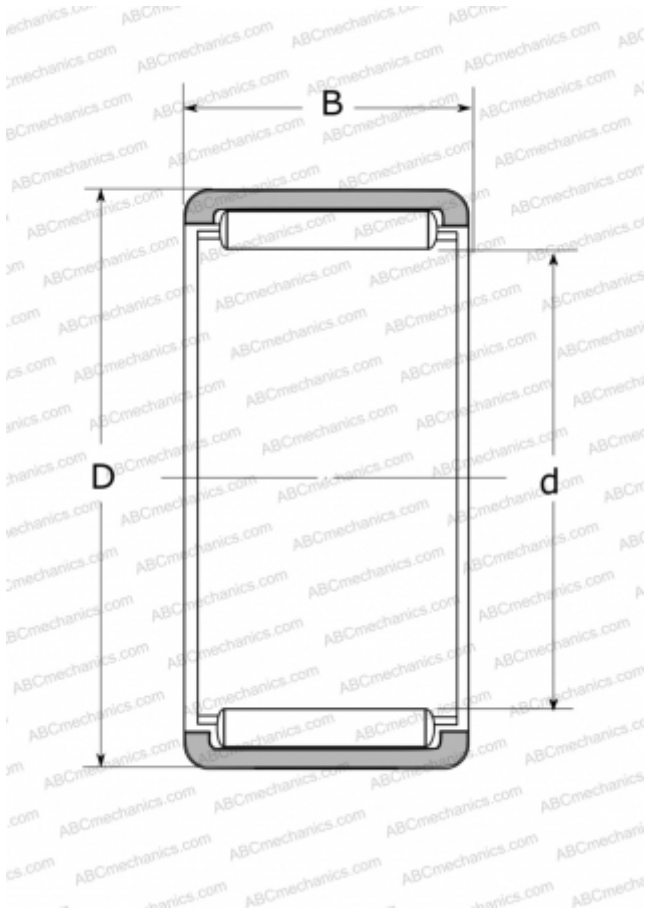

## RLM172415 NSK

Needle roller bearings

TYPE: Roller bearings, Needle, Single row, Solid needle roller bearing, without inner ring, type RLM (NSK)

#### DIMENSIONS, MM

d	17,000
D	24,000
B	15,000

#### WEIGHT, KG

0,018