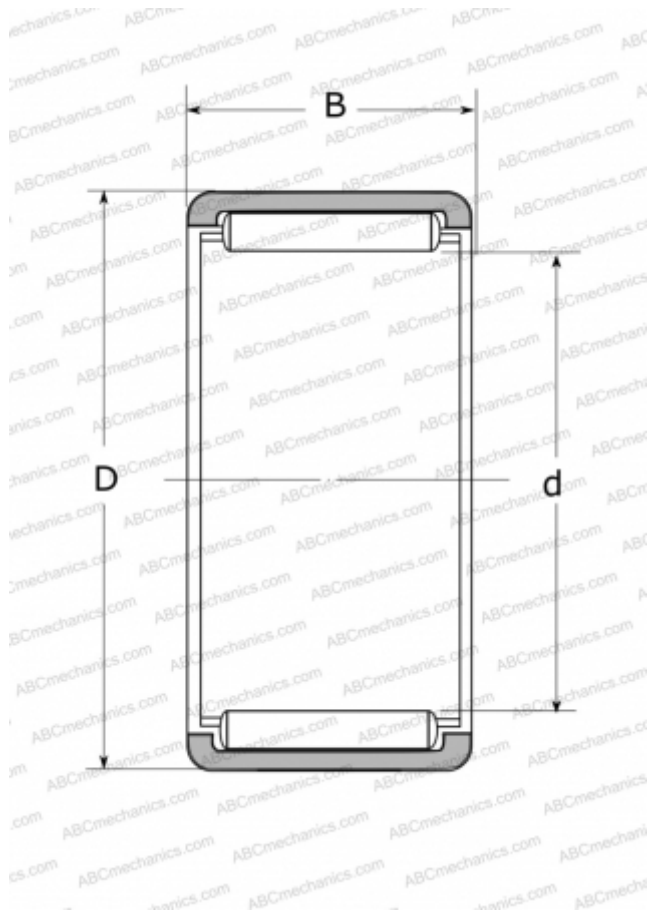

RLM172520-1 NSK

Needle roller bearings

TYPE: Roller bearings, Needle, Single row, Solid needle roller bearing, without inner ring, type RLM (NSK)

Technical specification

DIMENSIONS, MM

d	17,000
D	25,000
B	20,000

WEIGHT, KG

0,029

MANUFACTURER

[NSK](#)