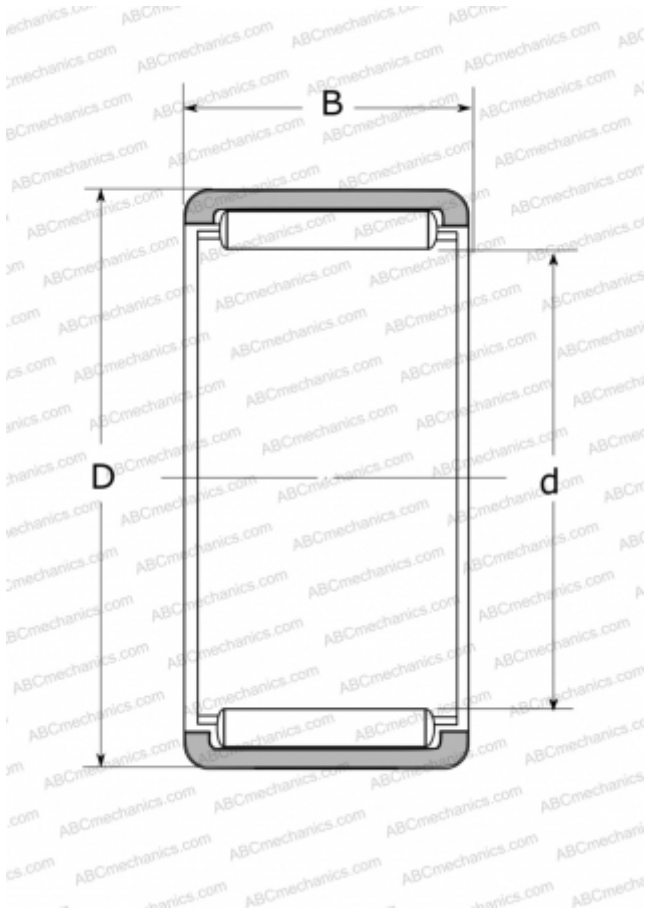

RLM1815 NSK

Needle roller bearings

TYPE: Roller bearings, Needle, Single row, Solid needle roller bearing, without inner ring, type RLM (NSK)

Technical specification

DIMENSIONS, MM

d	18,000
D	25,000
B	15,000

WEIGHT, KG

0,019

MANUFACTURER

[NSK](#)