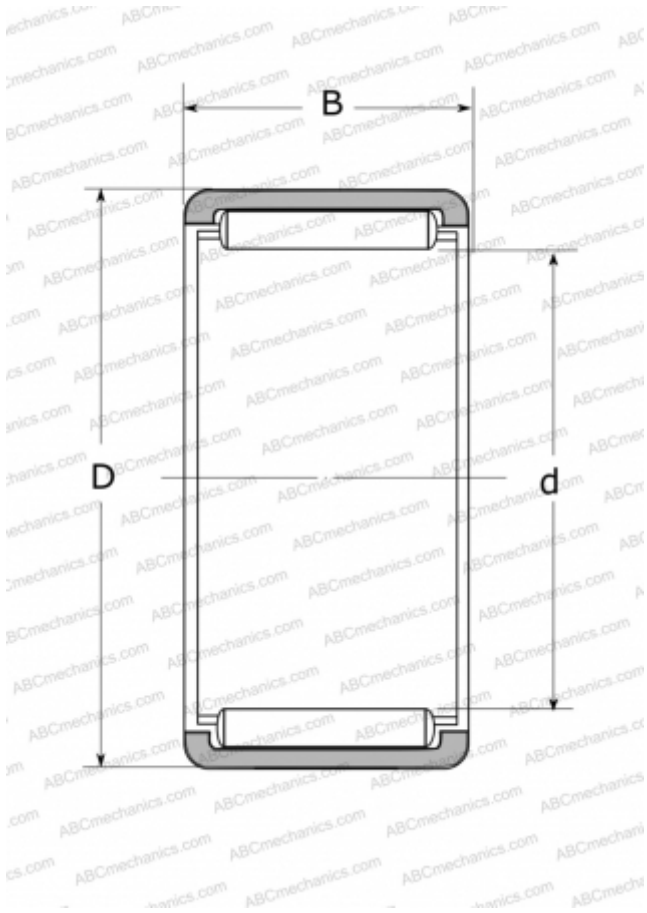

## RLM1817 NSK

Needle roller bearings

TYPE: Roller bearings, Needle, Single row, Solid needle roller bearing, without inner ring, type RLM (NSK)

#### DIMENSIONS, MM

|   |        |
|---|--------|
| d | 18,000 |
| D | 25,000 |
| B | 17,000 |

#### WEIGHT, KG

0,021