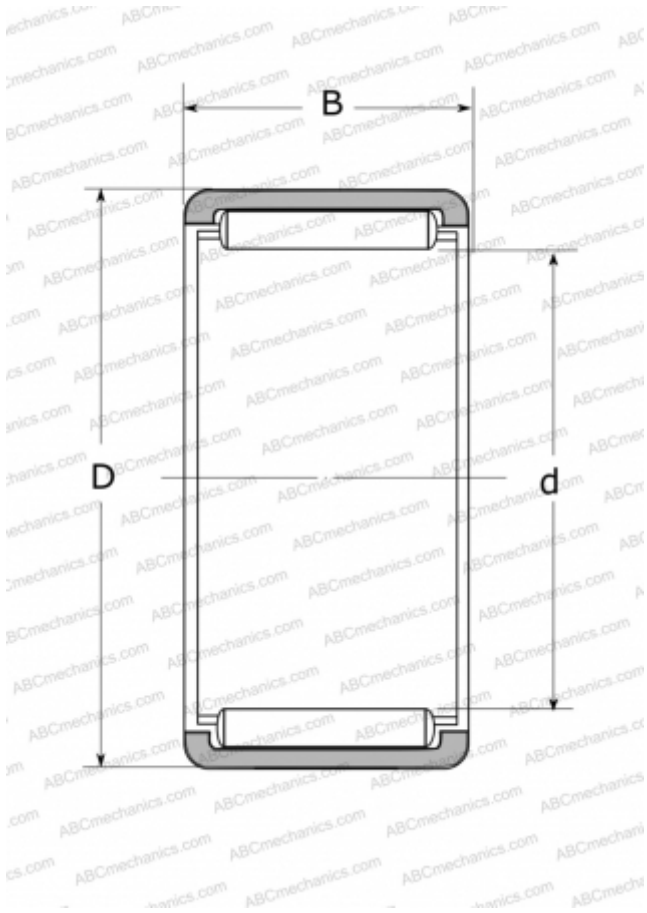

RLM1825 NSK

Needle roller bearings

TYPE: Roller bearings, Needle, Single row, Solid needle roller bearing, without inner ring, type RLM (NSK)

Technical specification

DIMENSIONS, MM

d	18,000
D	25,000
B	25,000

WEIGHT, KG

0,032

MANUFACTURER

[NSK](#)