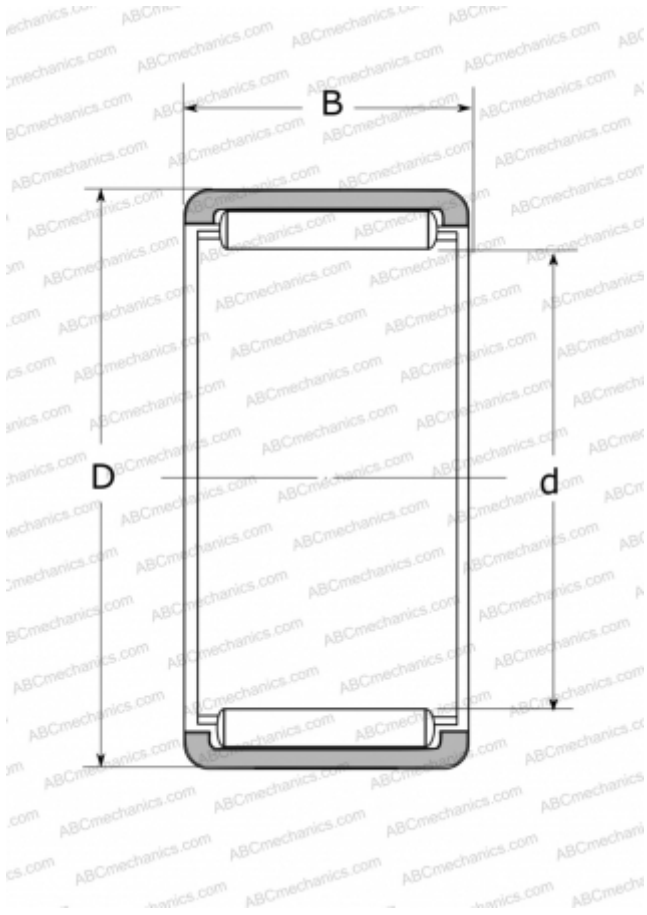

## RLM182616-1 NSK

Needle roller bearings

TYPE: Roller bearings, Needle, Single row, Solid needle roller bearing, without inner ring, type RLM (NSK)

#### DIMENSIONS, MM

d	18,000
D	26,000
B	16,000

#### WEIGHT, KG

0,024