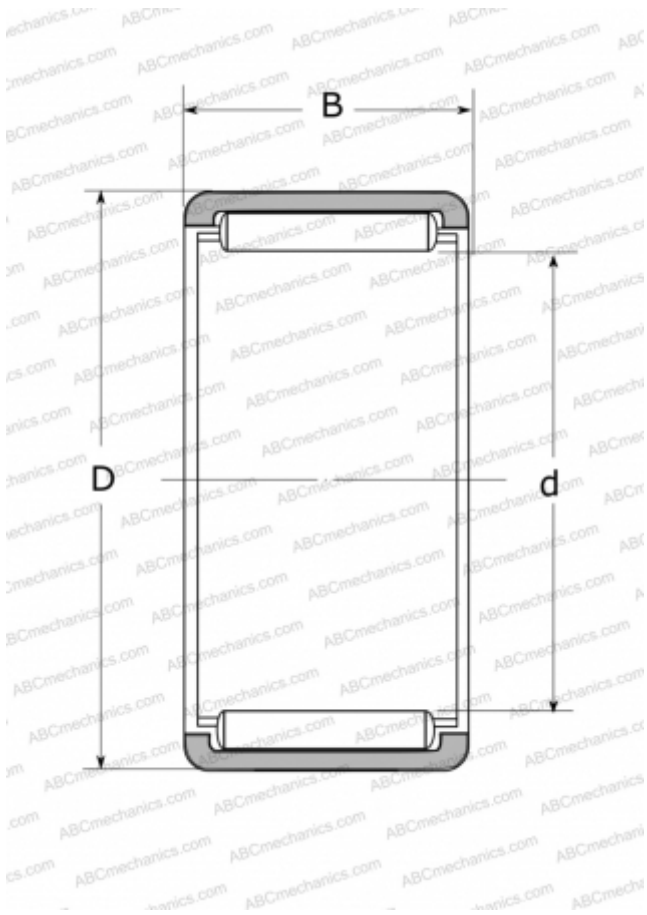

RLM182620-1 NSK

Needle roller bearings

TYPE: Roller bearings, Needle, Single row, Solid needle roller bearing, without inner ring, type RLM (NSK)

Technical specification

DIMENSIONS, MM

d	18,000
D	26,000
B	20,000

WEIGHT, KG

0,030

MANUFACTURER

[NSK](#)