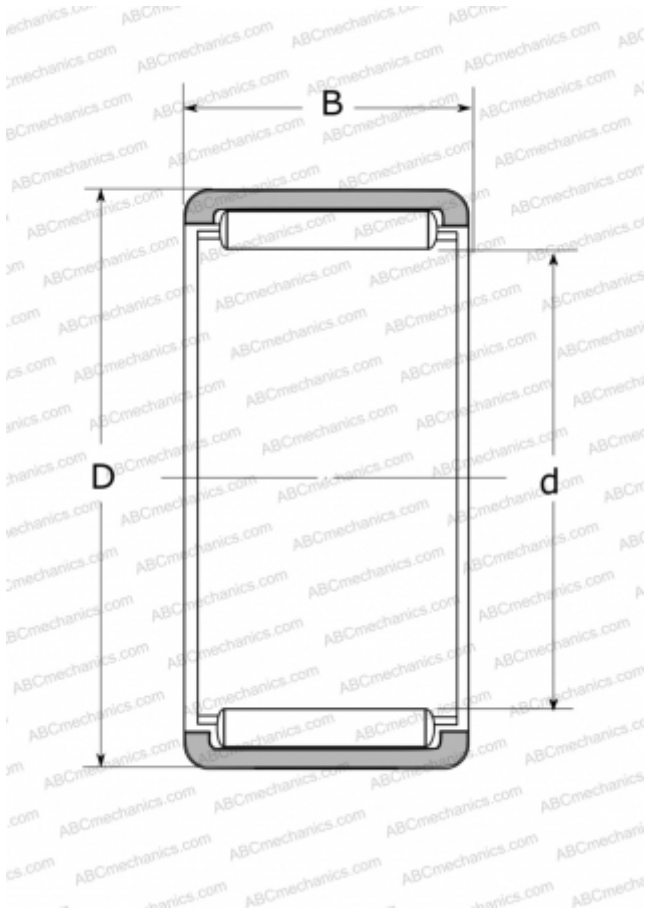

RLM1920 NSK

Needle roller bearings

TYPE: Roller bearings, Needle, Single row, Solid needle roller bearing, without inner ring, type RLM (NSK)

Technical specification

DIMENSIONS, MM

d	19,000
D	27,000
B	20,000

WEIGHT, KG

0,031

MANUFACTURER

[NSK](#)