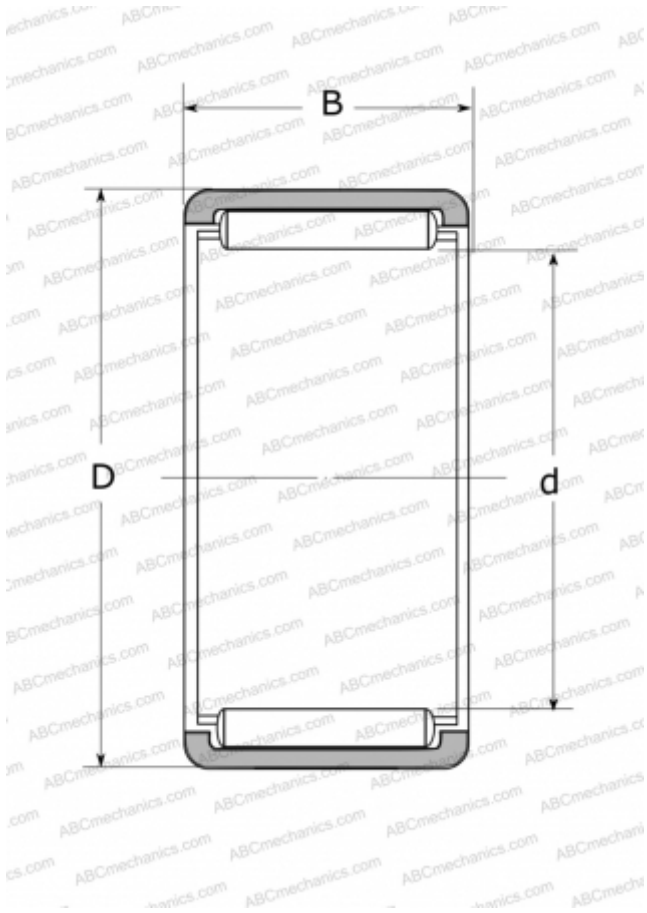

RLM2015 NSK

Needle roller bearings

TYPE: Roller bearings, Needle, Single row, Solid needle roller bearing, without inner ring, type RLM (NSK)

Technical specification

DIMENSIONS, MM

d	20,000
D	27,000
B	15,000

WEIGHT, KG

0,021

MANUFACTURER

[NSK](#)