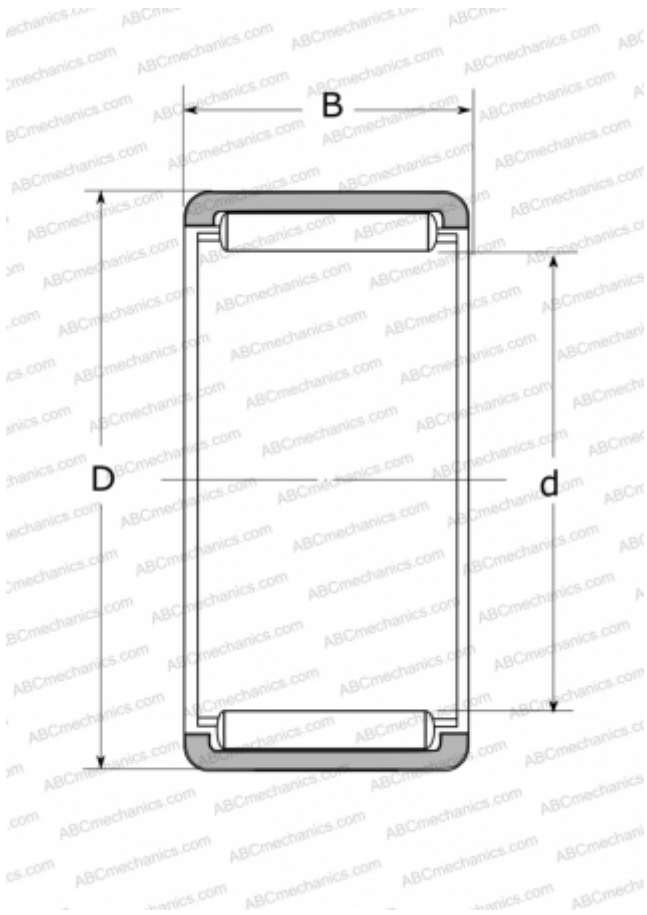

## RLM2020 NSK

Needle roller bearings

TYPE: Roller bearings, Needle, Single row, Solid needle roller bearing, without inner ring, type RLM (NSK)

#### DIMENSIONS, MM

d	20,000
D	27,000
B	20,000

#### WEIGHT, KG

0,028