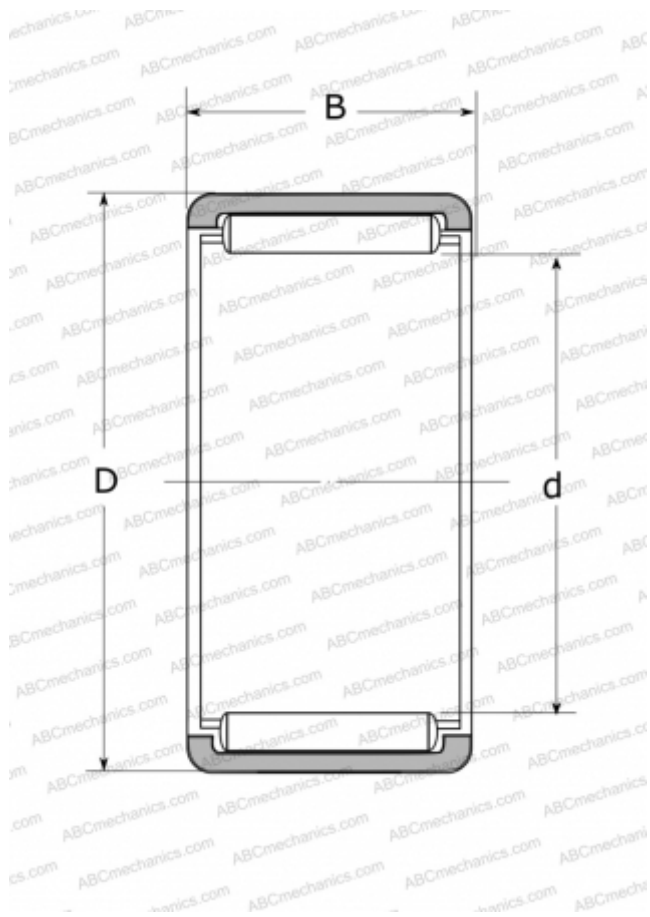

RLM2025 NSK

Needle roller bearings

TYPE: Roller bearings, Needle, Single row, Solid needle roller bearing, without inner ring, type RLM (NSK)

Technical specification

DIMENSIONS, MM

d	20,000
D	27,000
B	25,000

WEIGHT, KG

0,035

MANUFACTURER

[NSK](#)