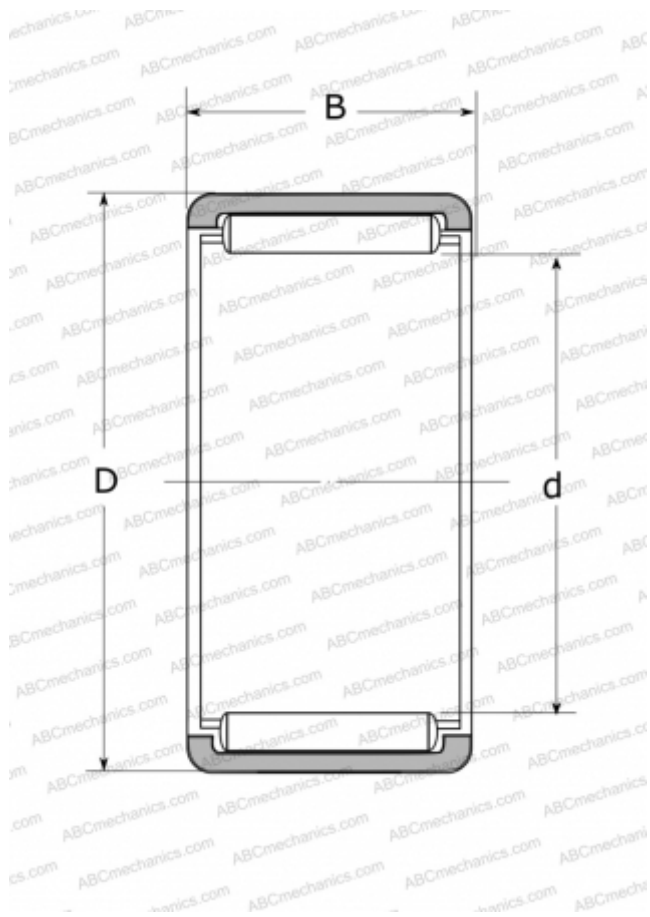

RLM2116 NSK

Needle roller bearings

TYPE: Roller bearings, Needle, Single row, Solid needle roller bearing, without inner ring, type RLM (NSK)

Technical specification

DIMENSIONS, MM

d	21,000
D	29,000
B	16,000

WEIGHT, KG

0,027

MANUFACTURER

[NSK](#)