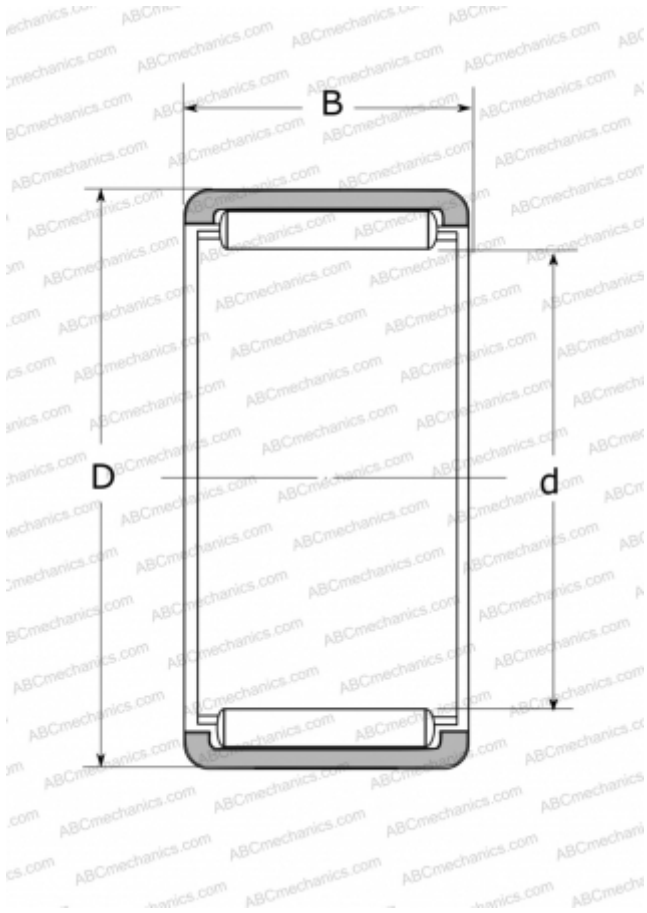

RLM2215 NSK

Needle roller bearings

TYPE: Roller bearings, Needle, Single row, Solid needle roller bearing, without inner ring, type RLM (NSK)

Technical specification

DIMENSIONS, MM

d	22,000
D	29,000
B	15,000

WEIGHT, KG

0,023

MANUFACTURER

[NSK](#)