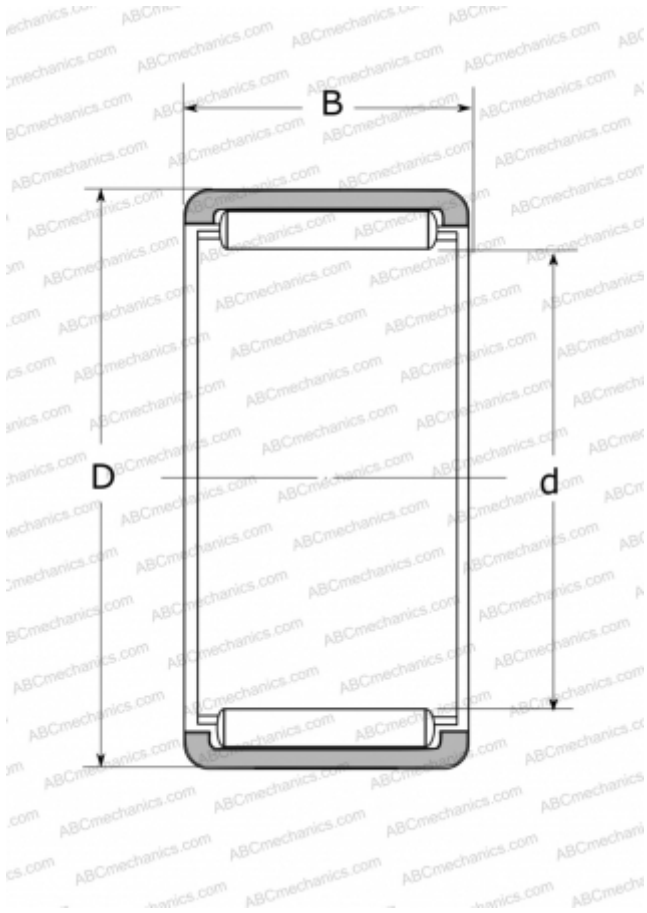

## RLM223016 NSK

Needle roller bearings

TYPE: Roller bearings, Needle, Single row, Solid needle roller bearing, without inner ring, type RLM (NSK)

#### DIMENSIONS, MM

d	22,000
D	30,000
B	16,000

#### WEIGHT, KG

0,028