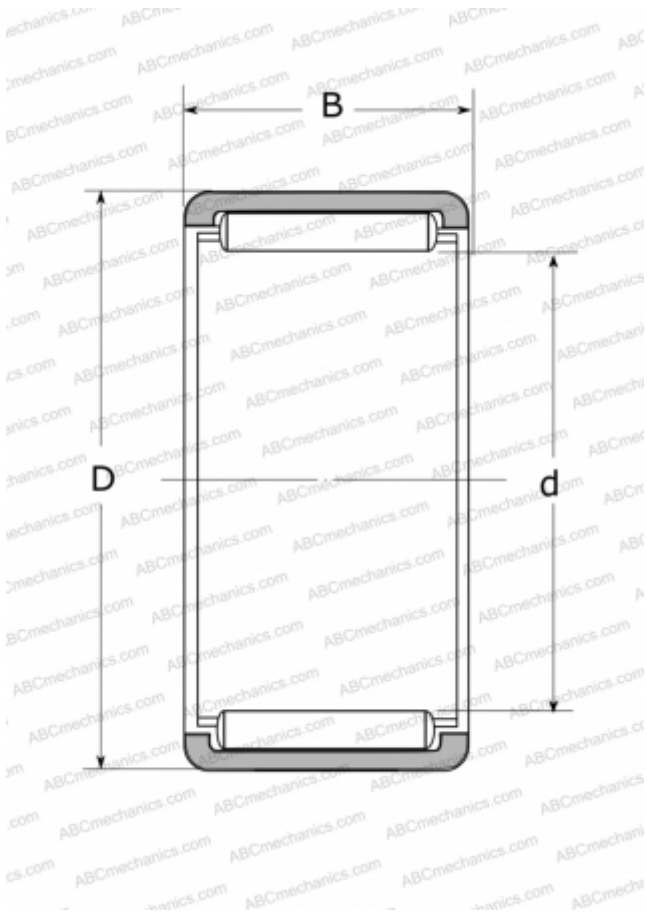

RLM223020 NSK

Needle roller bearings

TYPE: Roller bearings, Needle, Single row, Solid needle roller bearing, without inner ring, type RLM (NSK)

Technical specification

DIMENSIONS, MM

d	22,000
D	30,000
B	20,000

WEIGHT, KG

0,035

MANUFACTURER

[NSK](#)