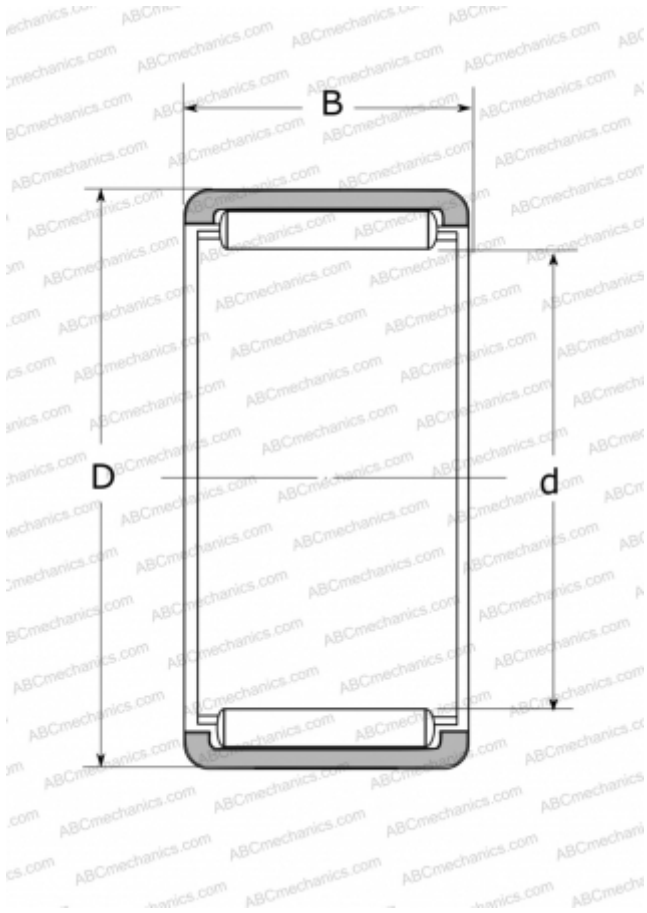

RLM2428 NSK

Needle roller bearings

TYPE: Roller bearings, Needle, Single row, Solid needle roller bearing, without inner ring, type RLM (NSK)

Technical specification

DIMENSIONS, MM

d	24,000
D	31,000
B	28,000

WEIGHT, KG

0,046

MANUFACTURER

[NSK](#)