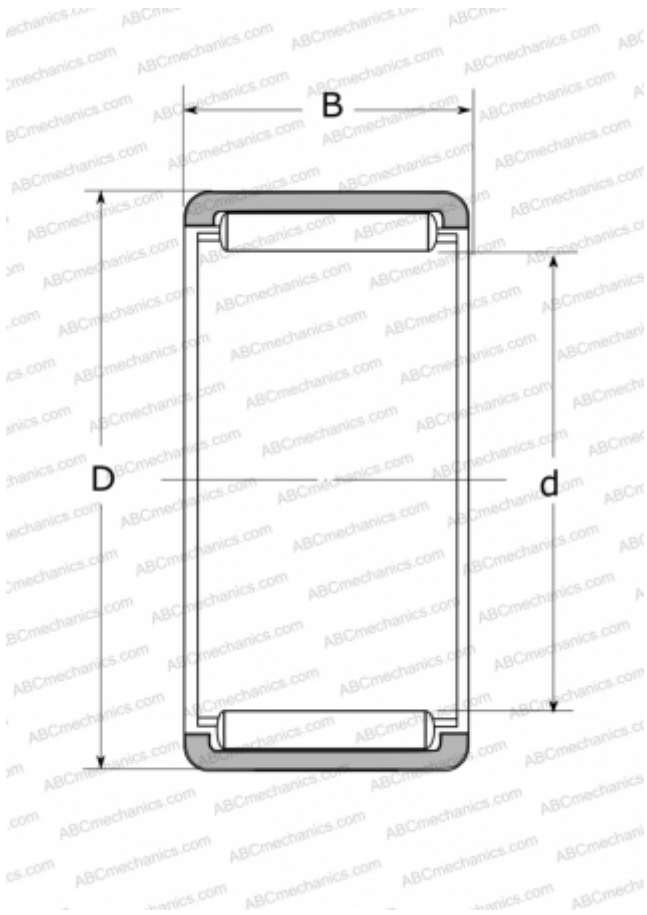

## RLM243216 NSK

Needle roller bearings

TYPE: Roller bearings, Needle, Single row, Solid needle roller bearing, without inner ring, type RLM (NSK)

#### DIMENSIONS, MM

d	24,000
D	32,000
B	16,000

#### WEIGHT, KG

0,030