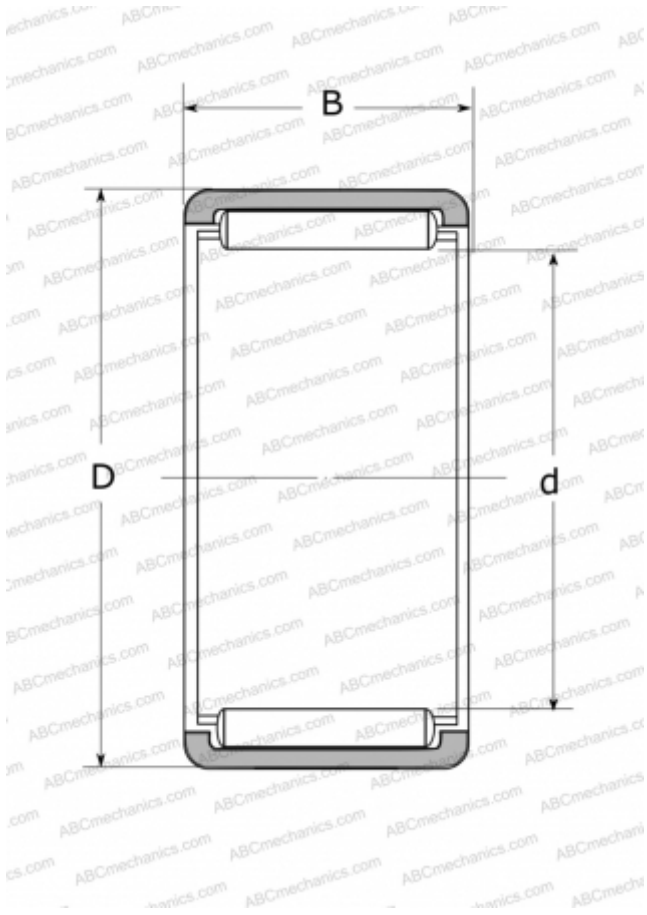

RLM243220 NSK

Needle roller bearings

TYPE: Roller bearings, Needle, Single row, Solid needle roller bearing, without inner ring, type RLM (NSK)

Technical specification

DIMENSIONS, MM

d	24,000
D	32,000
B	20,000

WEIGHT, KG

0,038

MANUFACTURER

[NSK](#)