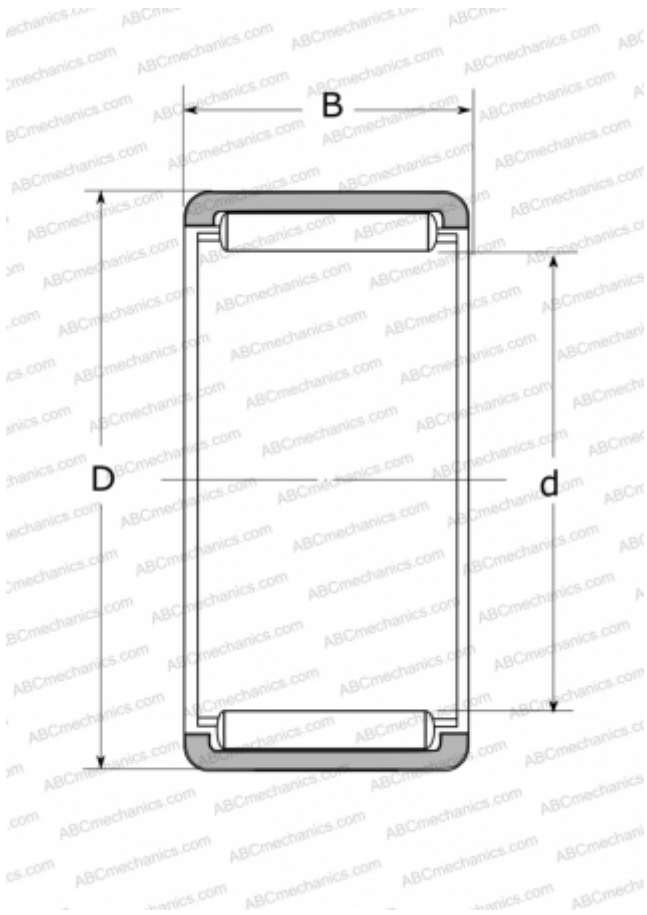

RLM2525 NSK

Needle roller bearings

TYPE: Roller bearings, Needle, Single row, Solid needle roller bearing, without inner ring, type RLM (NSK)

Technical specification

DIMENSIONS, MM

d	25,000
D	32,000
B	25,000

WEIGHT, KG

0,042

MANUFACTURER

[NSK](#)