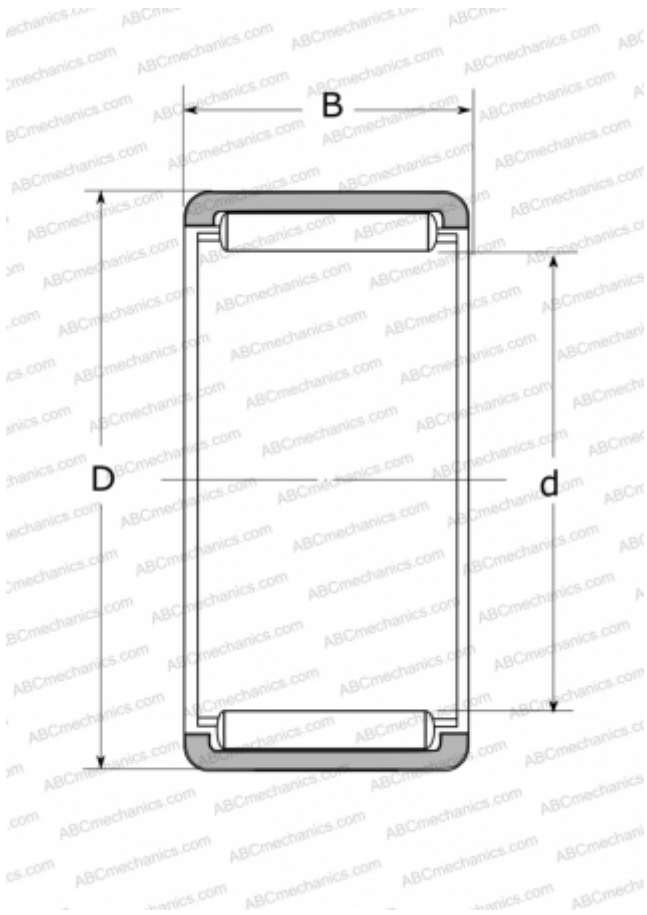

## RLM253316-1 NSK

Needle roller bearings

TYPE: Roller bearings, Needle, Single row, Solid needle roller bearing, without inner ring, type RLM (NSK)

#### DIMENSIONS, MM

d	25,000
D	33,000
B	16,000

#### WEIGHT, KG

0,032