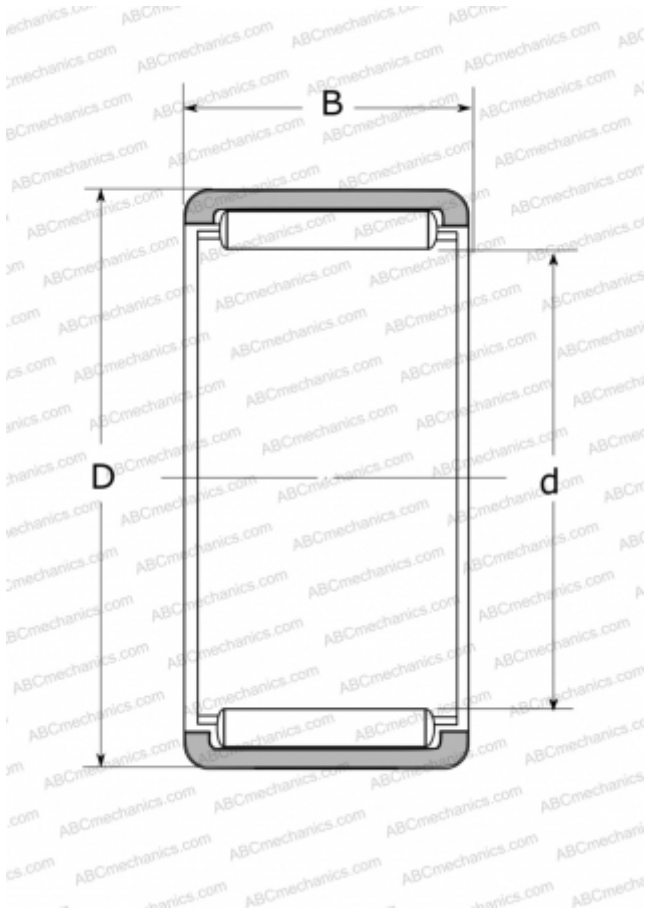

## RLM2825 NSK

Needle roller bearings

TYPE: Roller bearings, Needle, Single row, Solid needle roller bearing, without inner ring, type RLM (NSK)

#### DIMENSIONS, MM

d	28,000
D	35,000
B	25,000

#### WEIGHT, KG

0,047