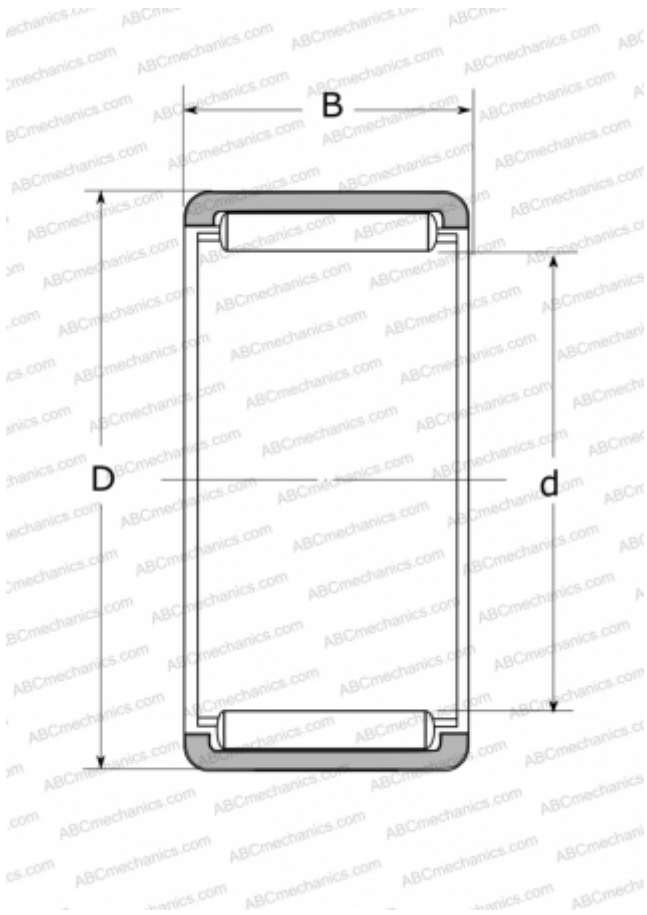

RLM283720 NSK

Needle roller bearings

TYPE: Roller bearings, Needle, Single row, Solid needle roller bearing, without inner ring, type RLM (NSK)

Technical specification

DIMENSIONS, MM

d	28,000
D	37,000
B	20,000

WEIGHT, KG

0,050

MANUFACTURER

[NSK](#)