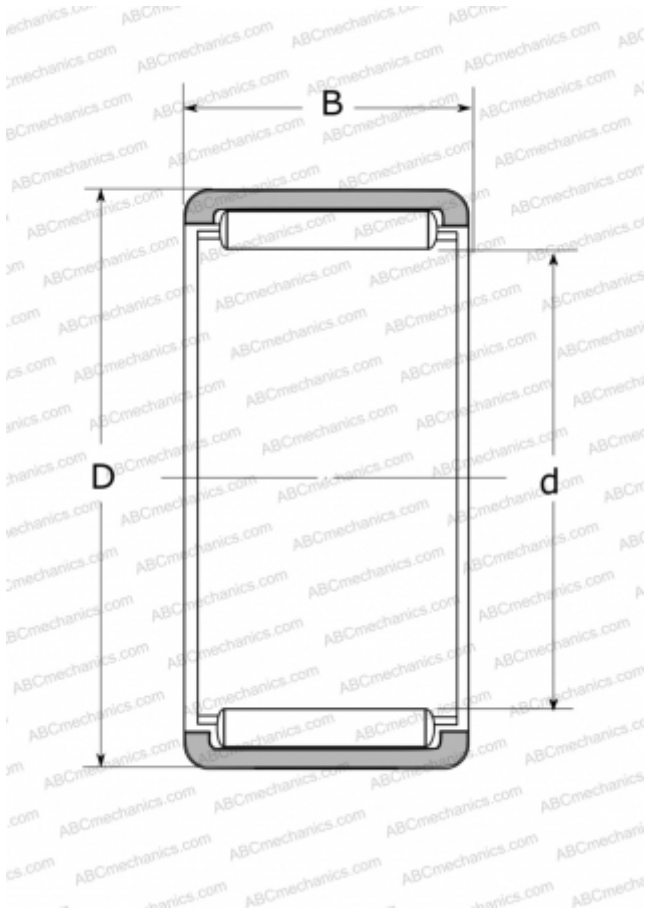

## RLM283730 NSK

Needle roller bearings

TYPE: Roller bearings, Needle, Single row, Solid needle roller bearing, without inner ring, type RLM (NSK)

#### DIMENSIONS, MM

d	28,000
D	37,000
B	30,000

#### WEIGHT, KG

0,075