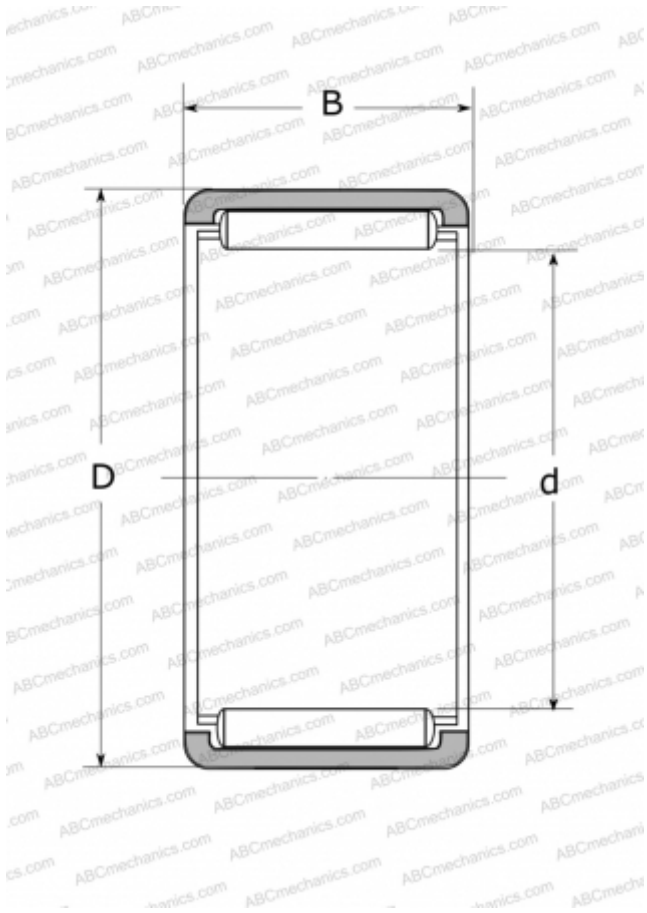

RLM2920 NSK

Needle roller bearings

TYPE: Roller bearings, Needle, Single row, Solid needle roller bearing, without inner ring, type RLM (NSK)

Technical specification

DIMENSIONS, MM

d	29,000
D	38,000
B	20,000

WEIGHT, KG

0,052

MANUFACTURER

[NSK](#)