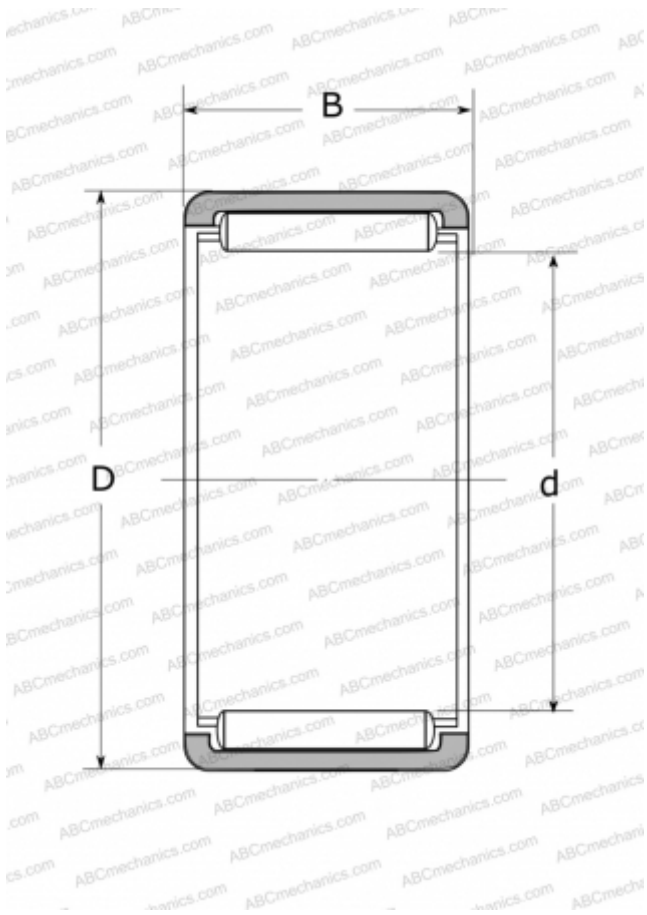

RLM293820-1 NSK

Needle roller bearings

TYPE: Roller bearings, Needle, Single row, Solid needle roller bearing, without inner ring, type RLM (NSK)

Technical specification

DIMENSIONS, MM

d	29,000
D	38,000
B	20,000

WEIGHT, KG

0,052

MANUFACTURER

[NSK](#)