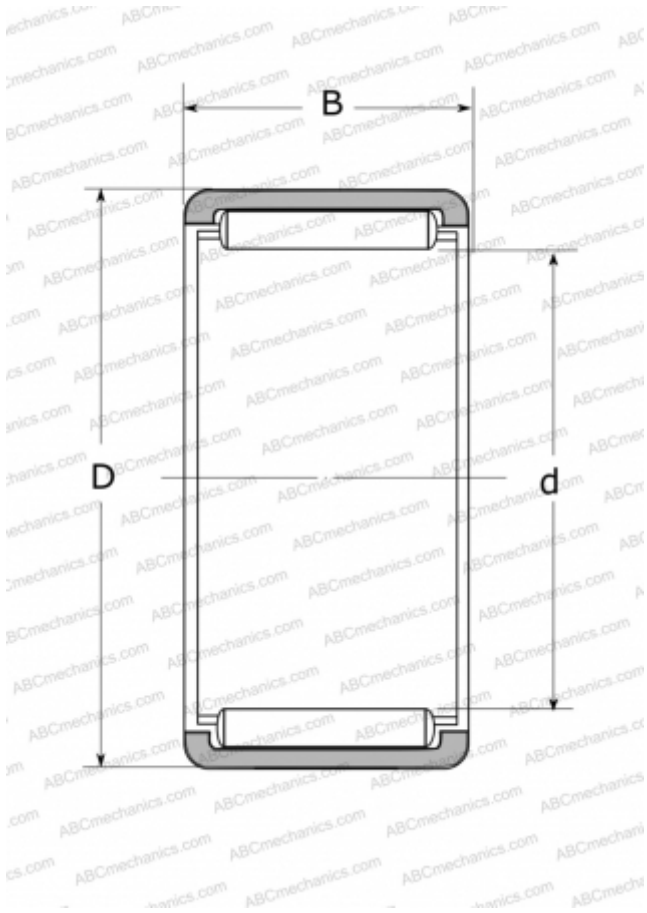

RLM2930 NSK

Needle roller bearings

TYPE: Roller bearings, Needle, Single row, Solid needle roller bearing, without inner ring, type RLM (NSK)

Technical specification

DIMENSIONS, MM

d	29,000
D	38,000
B	30,000

WEIGHT, KG

0,078

MANUFACTURER

[NSK](#)