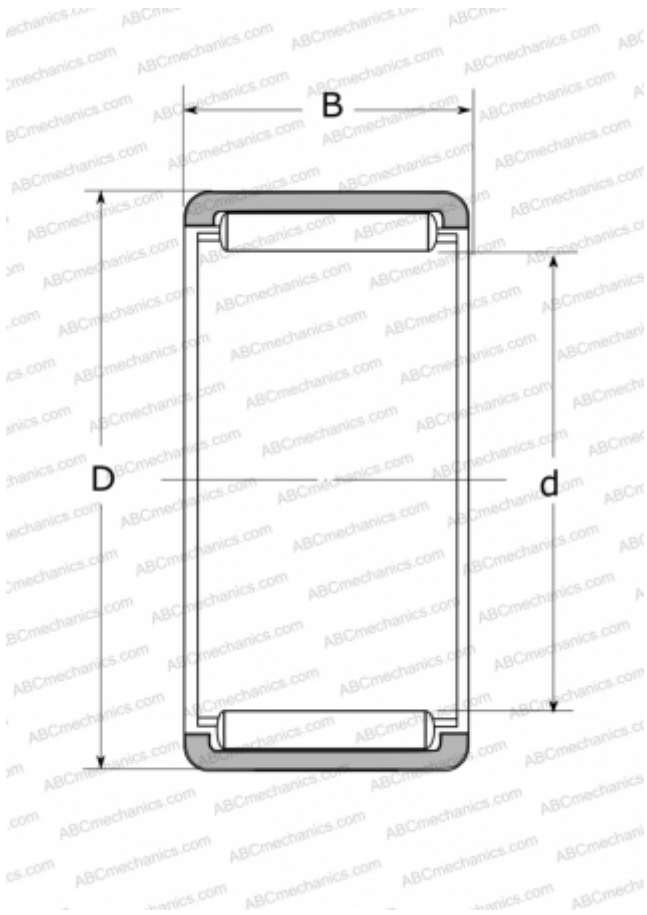

RLM293830 NSK

Needle roller bearings

TYPE: Roller bearings, Needle, Single row, Solid needle roller bearing, without inner ring, type RLM (NSK)

Technical specification

DIMENSIONS, MM

d	29,000
D	38,000
B	30,000

WEIGHT, KG

0,078

MANUFACTURER

[NSK](#)