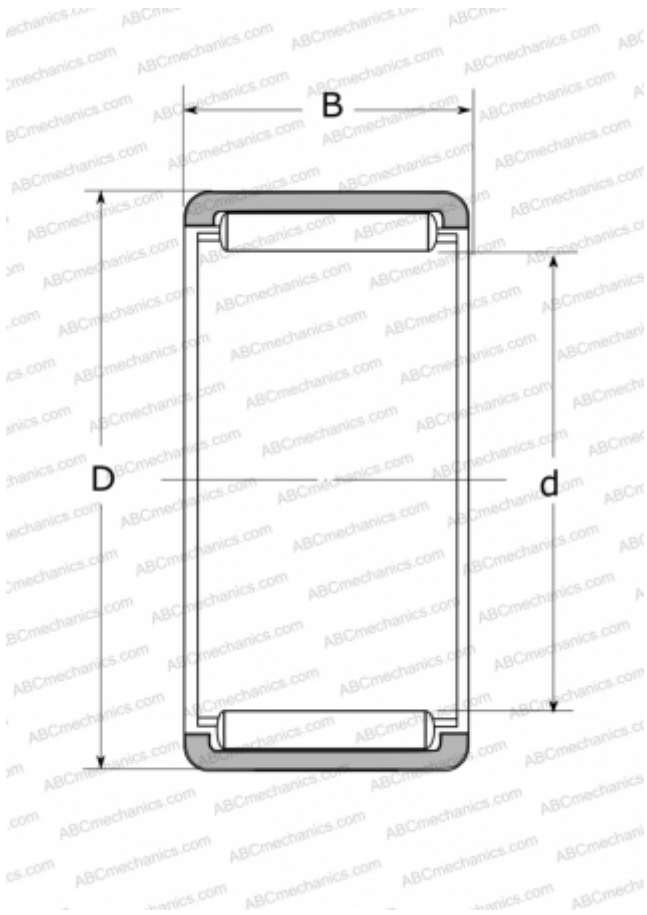

RLM3220 NSK

Needle roller bearings

TYPE: Roller bearings, Needle, Single row, Solid needle roller bearing, without inner ring, type RLM (NSK)

Technical specification

DIMENSIONS, MM

d	32,000
D	42,000
B	20,000

WEIGHT, KG

0,064

MANUFACTURER

[NSK](#)