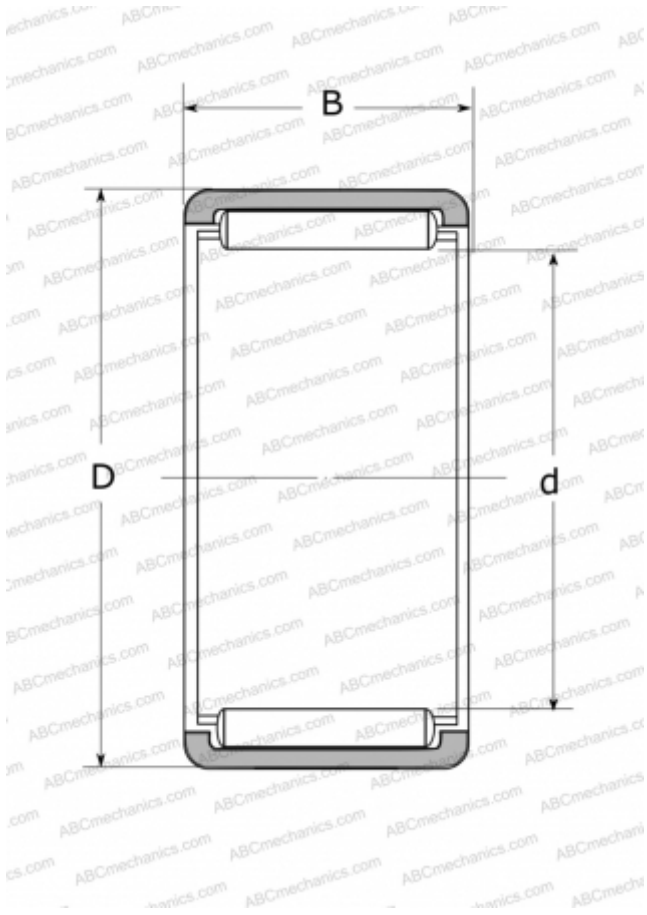

RLM3520 NSK

Needle roller bearings

TYPE: Roller bearings, Needle, Single row, Solid needle roller bearing, without inner ring, type RLM (NSK)

Technical specification

DIMENSIONS, MM

d	35,000
D	42,000
B	20,000

WEIGHT, KG

0,046

MANUFACTURER

[NSK](#)