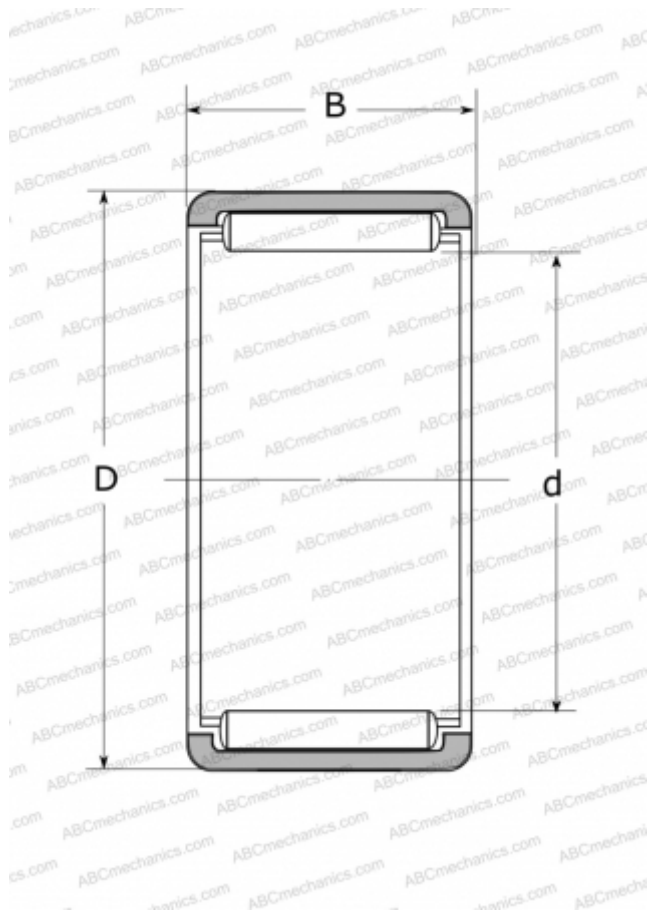

## RLM3530 NSK

Needle roller bearings

TYPE: Roller bearings, Needle, Single row, Solid needle roller bearing, without inner ring, type RLM (NSK)

#### DIMENSIONS, MM

d	35,000
D	42,000
B	30,000

#### WEIGHT, KG

0,070