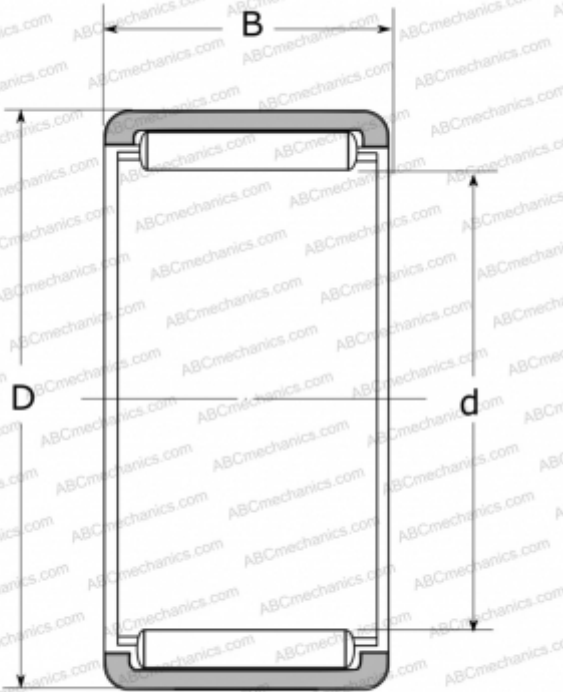

RLM354520 NSK

Needle roller bearings

TYPE: Roller bearings, Needle, Single row, Solid needle roller bearing, without inner ring, type RLM (NSK)

Technical specification

DIMENSIONS, MM

d	35,000
D	45,000
B	20,000

WEIGHT, KG

0,069

MANUFACTURER

[NSK](#)