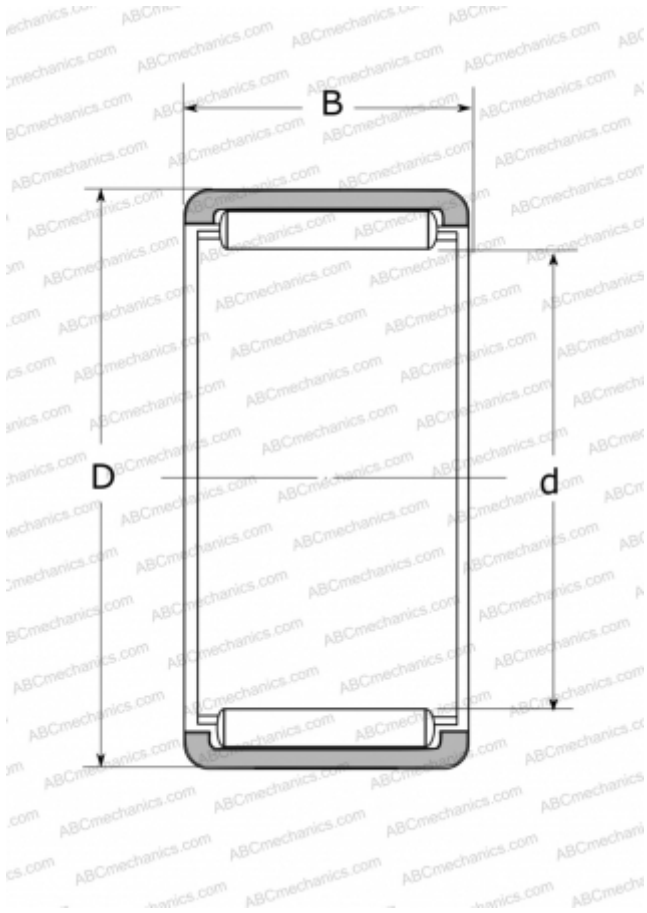

RLM354525 NSK

Needle roller bearings

TYPE: Roller bearings, Needle, Single row, Solid needle roller bearing, without inner ring, type RLM (NSK)

Technical specification

DIMENSIONS, MM

d	35,000
D	45,000
B	25,000

WEIGHT, KG

0,086

MANUFACTURER

[NSK](#)