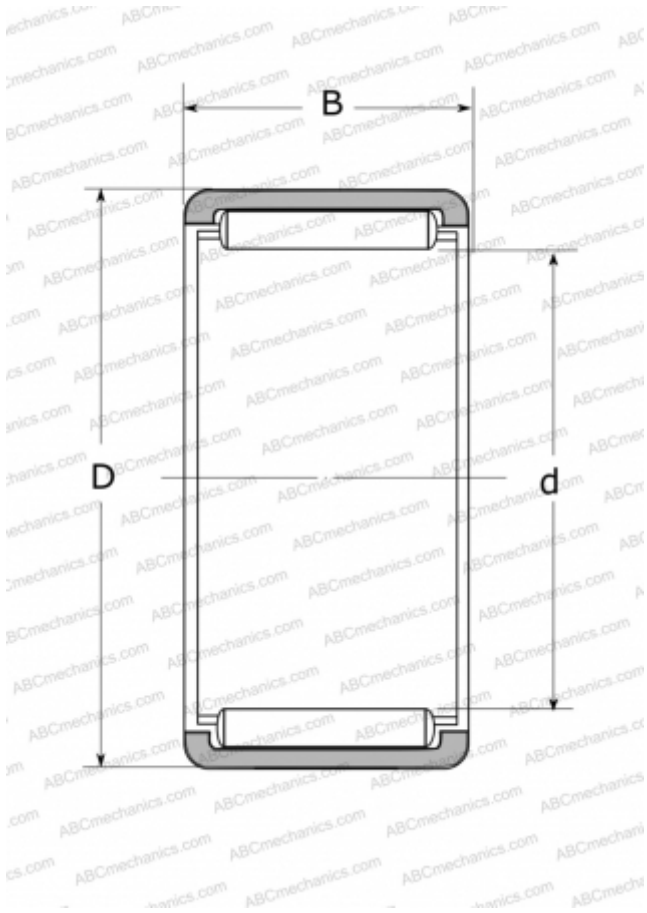

## RLM3720 NSK

Needle roller bearings

TYPE: Roller bearings, Needle, Single row, Solid needle roller bearing, without inner ring, type RLM (NSK)

#### DIMENSIONS, MM

d	37,000
D	47,000
B	20,000

#### WEIGHT, KG

0,072