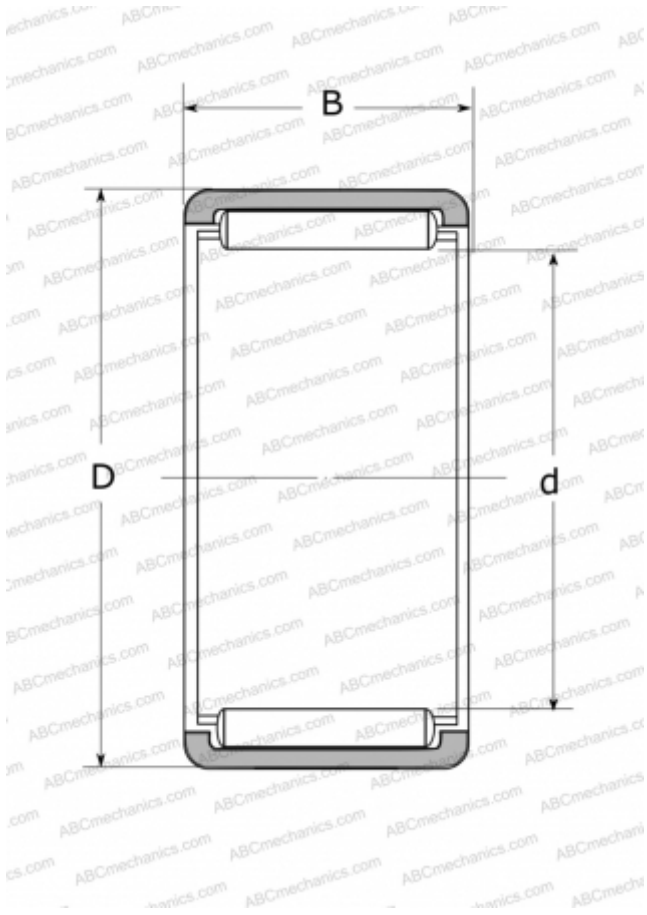

RLM3730 NSK

Needle roller bearings

TYPE: Roller bearings, Needle, Single row, Solid needle roller bearing, without inner ring, type RLM (NSK)

Technical specification

DIMENSIONS, MM

d	37,000
D	47,000
B	30,000

WEIGHT, KG

0,110

MANUFACTURER

[NSK](#)