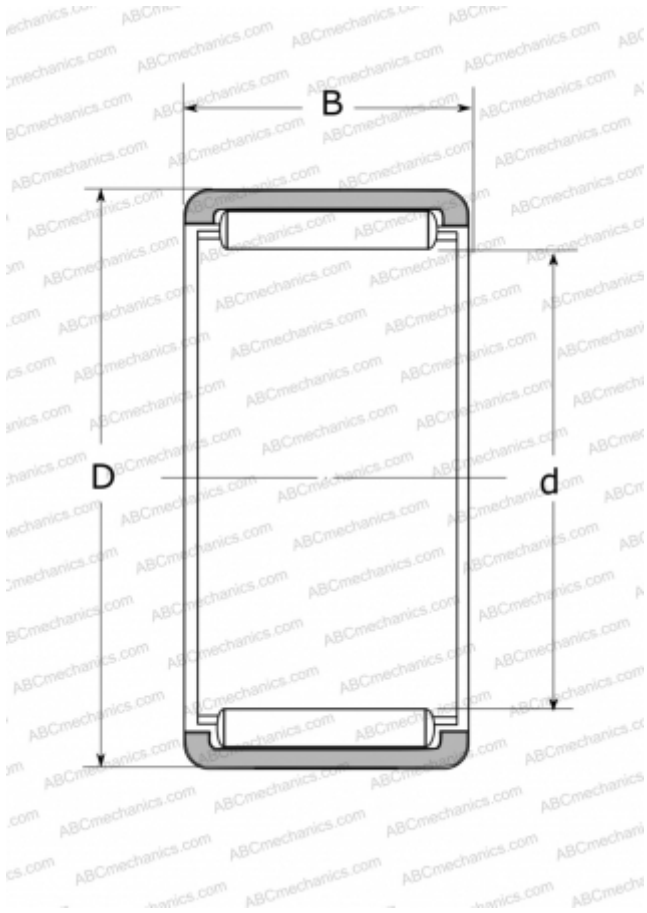

## RLM3825 NSK

Needle roller bearings

TYPE: Roller bearings, Needle, Single row, Solid needle roller bearing, without inner ring, type RLM (NSK)

#### DIMENSIONS, MM

d	38,000
D	48,000
B	25,000

#### WEIGHT, KG

0,093