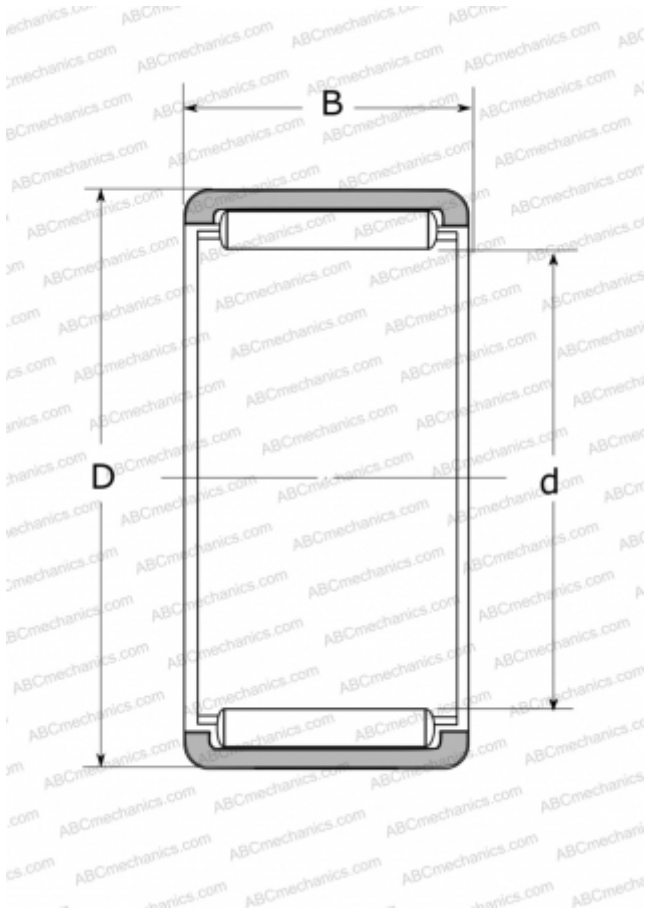

RLM3830 NSK

Needle roller bearings

TYPE: Roller bearings, Needle, Single row, Solid needle roller bearing, without inner ring, type RLM (NSK)

Technical specification

DIMENSIONS, MM

d	38,000
D	48,000
B	30,000

WEIGHT, KG

0,110

MANUFACTURER

[NSK](#)