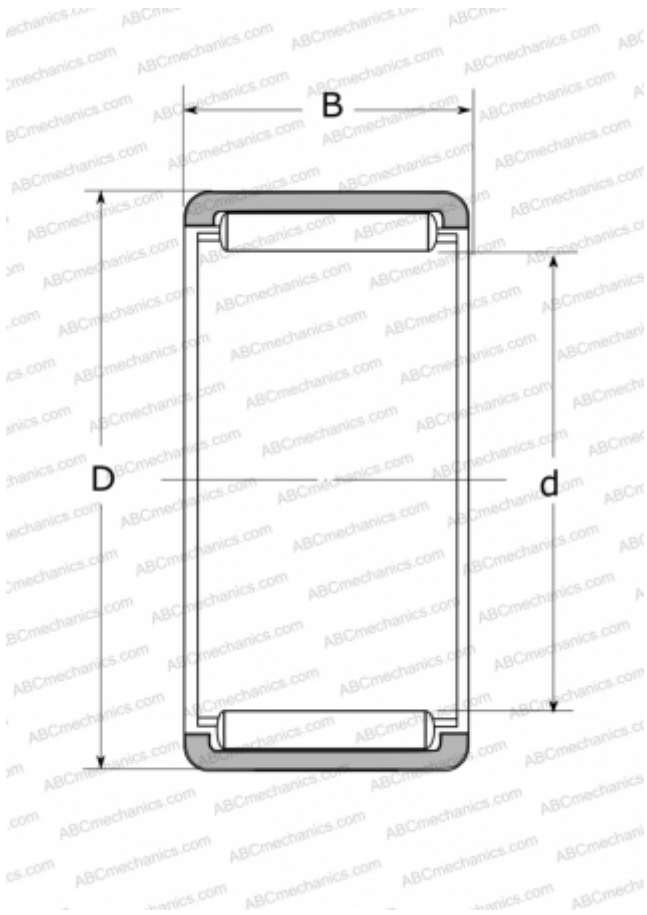

RLM405020-1 NSK

Needle roller bearings

TYPE: Roller bearings, Needle, Single row, Solid needle roller bearing, without inner ring, type RLM (NSK)

Technical specification

DIMENSIONS, MM

d	40,000
D	50,000
B	20,000

WEIGHT, KG

0,125

MANUFACTURER

[NSK](#)