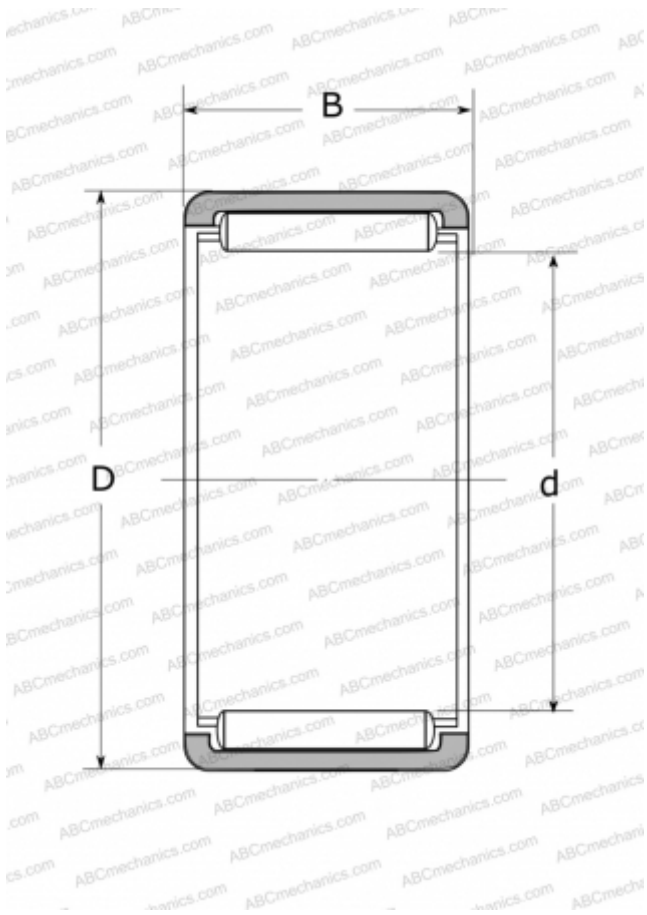

RLM4025 NSK

Needle roller bearings

TYPE: Roller bearings, Needle, Single row, Solid needle roller bearing, without inner ring, type RLM (NSK)

Technical specification

DIMENSIONS, MM

d	40,000
D	50,000
B	25,000

WEIGHT, KG

0,097

MANUFACTURER

[NSK](#)