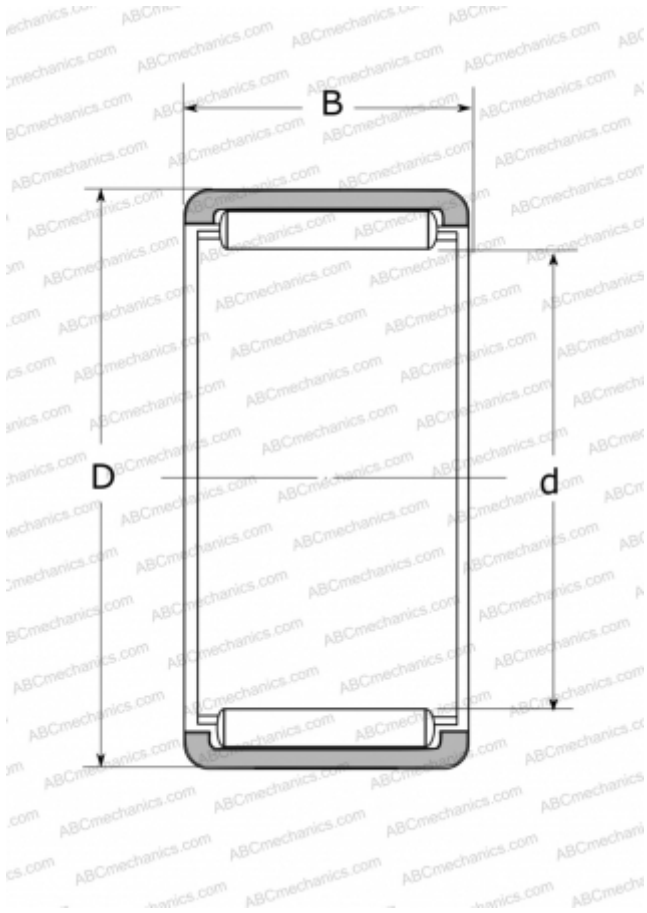

RLM425230-1 NSK

Needle roller bearings

TYPE: Roller bearings, Needle, Single row, Solid needle roller bearing, without inner ring, type RLM (NSK)

Technical specification

DIMENSIONS, MM

d	42,000
D	52,000
B	30,000

WEIGHT, KG

0,120

MANUFACTURER

[NSK](#)