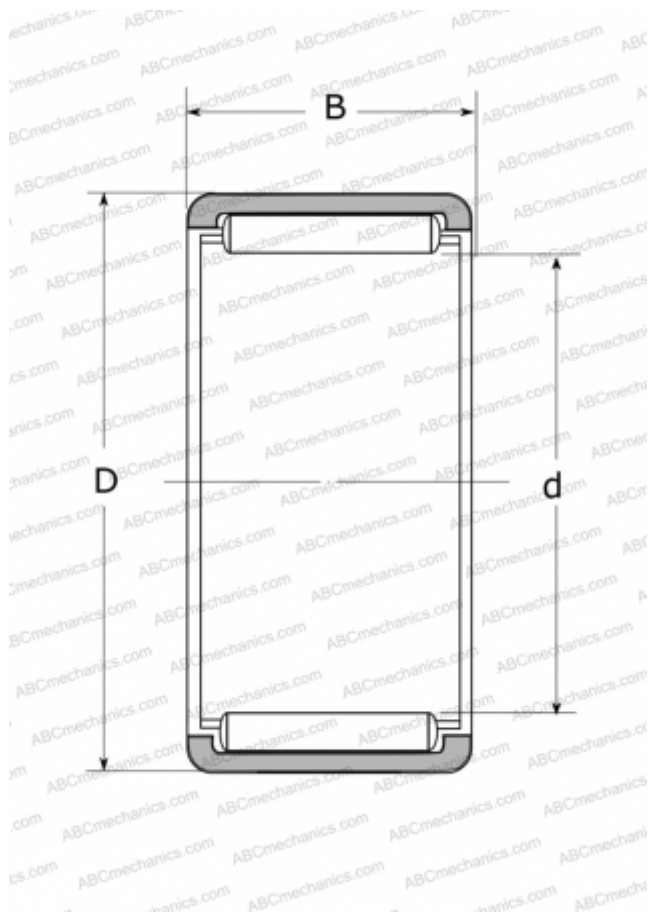

RLM435320-1 NSK

Needle roller bearings

TYPE: Roller bearings, Needle, Single row, Solid needle roller bearing, without inner ring, type RLM (NSK)

Technical specification

DIMENSIONS, MM

| | |
|---|--------|
| d | 43,000 |
| D | 53,000 |
| B | 20,000 |

WEIGHT, KG

0,082

MANUFACTURER

[NSK](#)