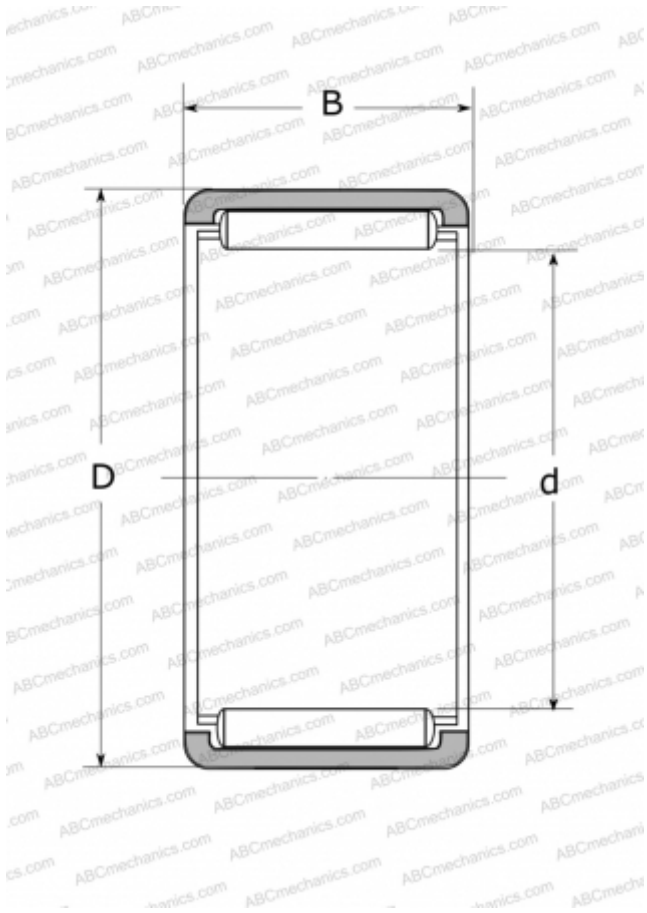

RLM435330-1 NSK

Needle roller bearings

TYPE: Roller bearings, Needle, Single row, Solid needle roller bearing, without inner ring, type RLM (NSK)

Technical specification

DIMENSIONS, MM

d	43,000
D	53,000
B	30,000

WEIGHT, KG

0,125

MANUFACTURER

[NSK](#)