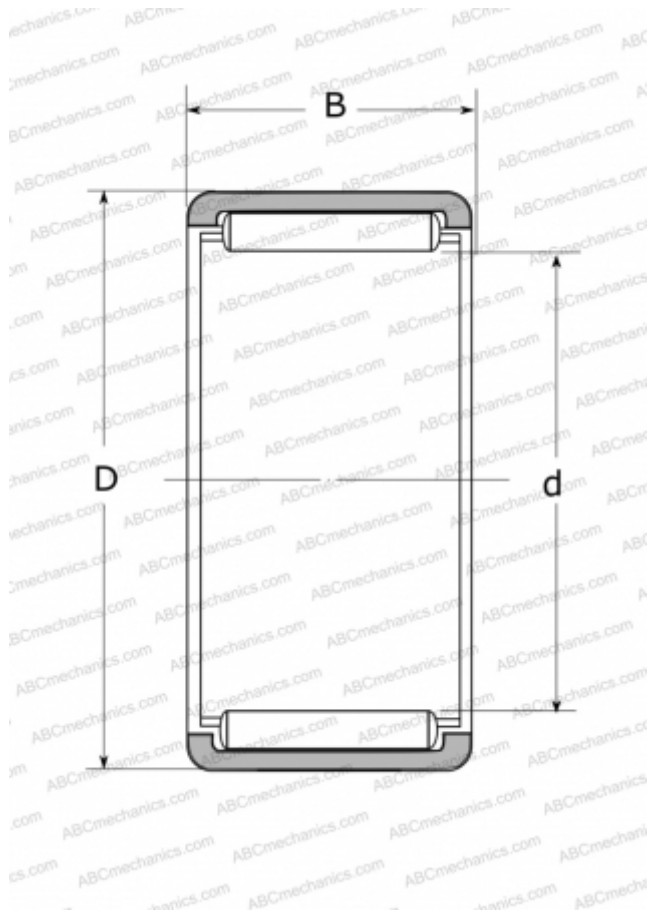

RLM475720-1 NSK

Needle roller bearings

TYPE: Roller bearings, Needle, Single row, Solid needle roller bearing, without inner ring, type RLM (NSK)

Technical specification

DIMENSIONS, MM

d	47,000
D	57,000
B	20,000

WEIGHT, KG

0,089

MANUFACTURER

[NSK](#)