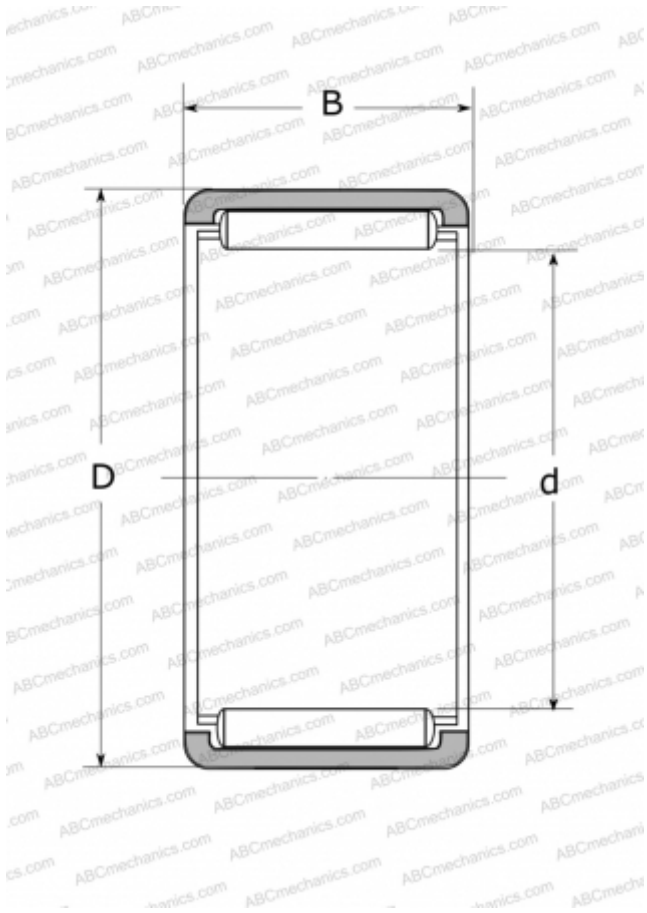

RLM475730-1 NSK

Needle roller bearings

TYPE: Roller bearings, Needle, Single row, Solid needle roller bearing, without inner ring, type RLM (NSK)

Technical specification

DIMENSIONS, MM

d	47,000
D	57,000
B	30,000

WEIGHT, KG

0,140

MANUFACTURER

[NSK](#)