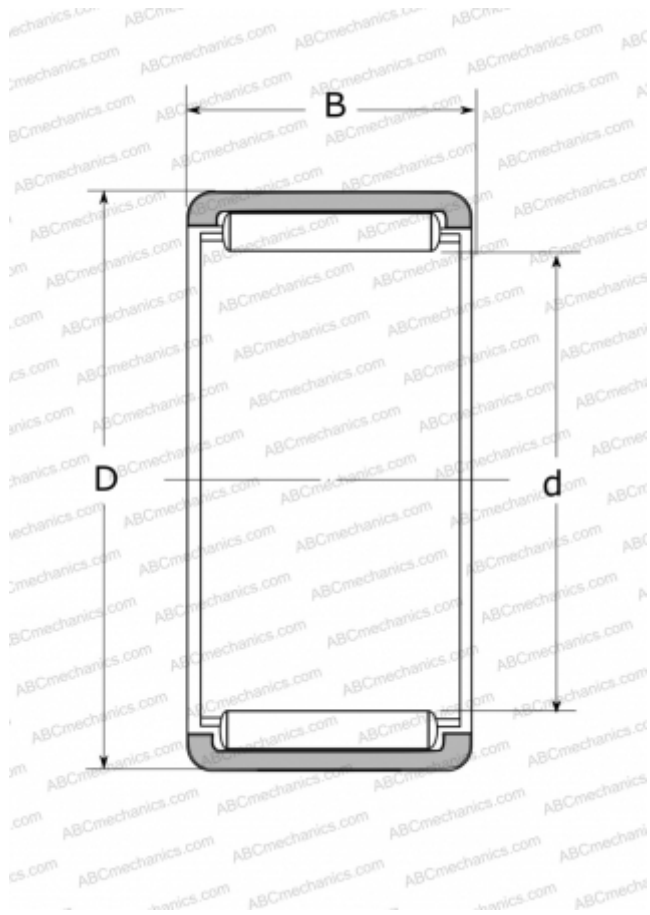

RLM5020 NSK

Needle roller bearings

TYPE: Roller bearings, Needle, Single row, Solid needle roller bearing, without inner ring, type RLM (NSK)

Technical specification

DIMENSIONS, MM

d	50,000
D	60,000
B	20,000

WEIGHT, KG

0,098

MANUFACTURER

[NSK](#)