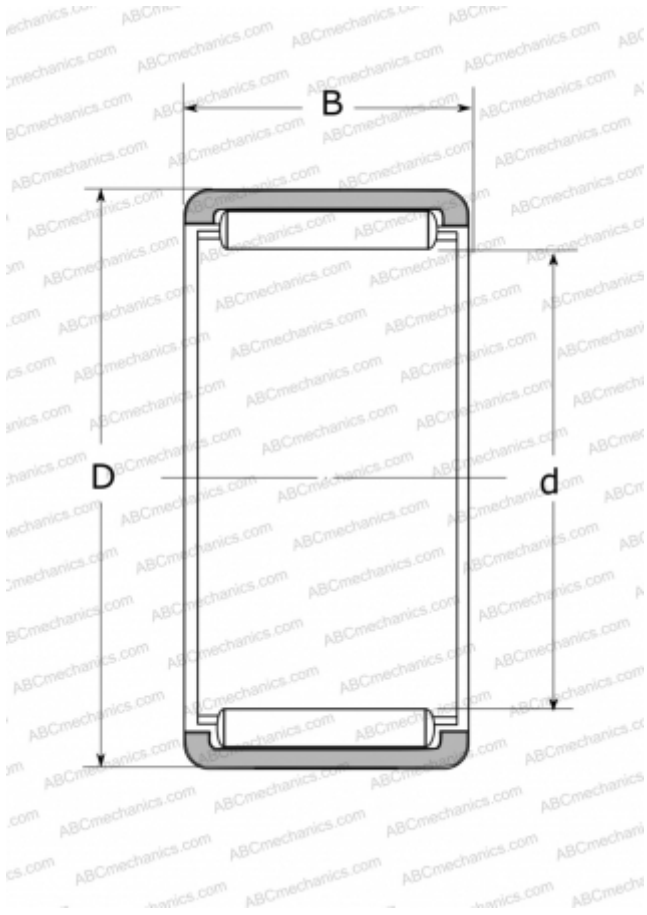

RLM506230 NSK

Needle roller bearings

TYPE: Roller bearings, Needle, Single row, Solid needle roller bearing, without inner ring, type RLM (NSK)

Technical specification

DIMENSIONS, MM

d	50,000
D	62,000
B	30,000

WEIGHT, KG

0,180

MANUFACTURER

[NSK](#)