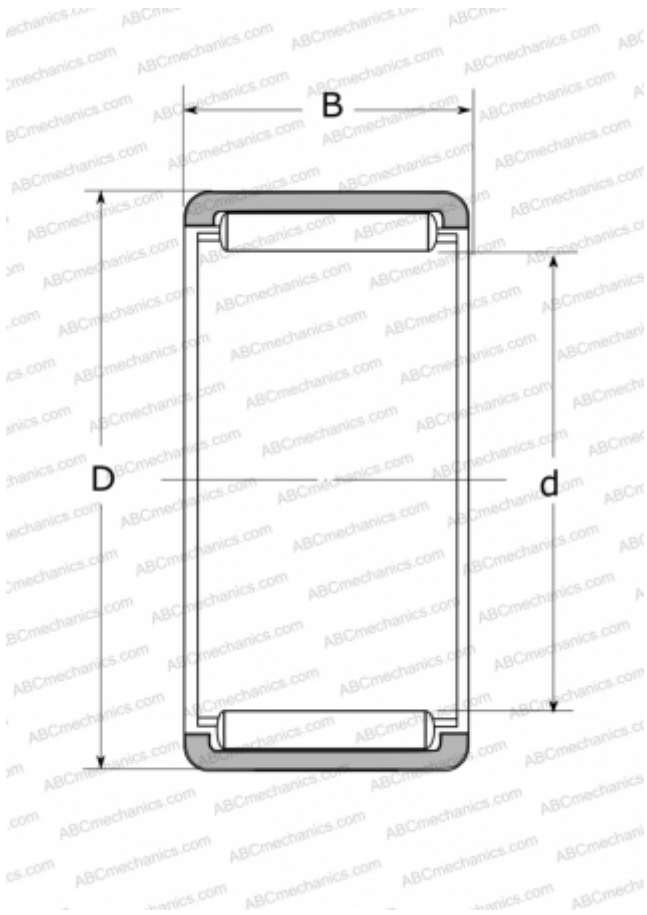

RLM506235-1 NSK

Needle roller bearings

TYPE: Roller bearings, Needle, Single row, Solid needle roller bearing, without inner ring, type RLM (NSK)

Technical specification

DIMENSIONS, MM

d	50,000
D	62,000
B	35,000

WEIGHT, KG

0,210

MANUFACTURER

[NSK](#)