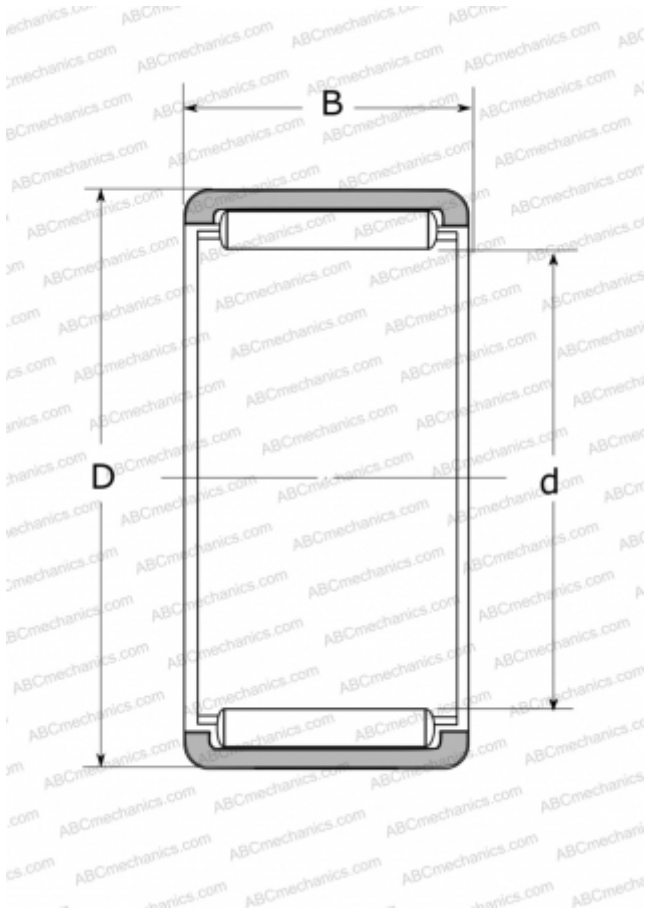

## RLM5530 NSK

Needle roller bearings

TYPE: Roller bearings, Needle, Single row, Solid needle roller bearing, without inner ring, type RLM (NSK)

#### DIMENSIONS, MM

d	55,000
D	65,000
B	30,000

#### WEIGHT, KG

0,160